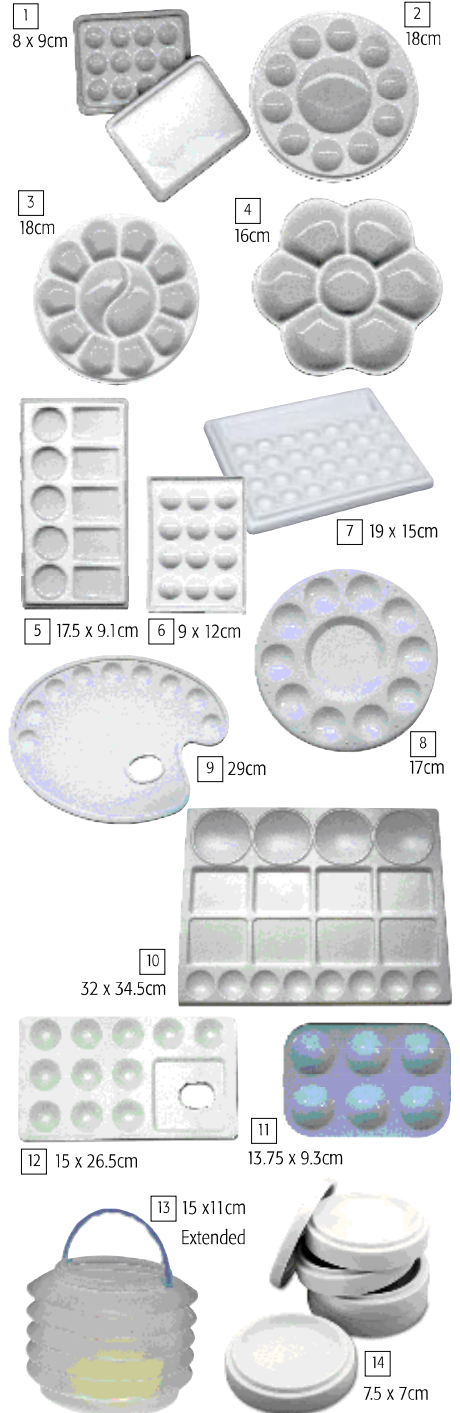

718000

£14.95

20ml tube
£3.20

SAVE 10%
ON 12+ OR MORE
TUBES OF LUKAS
GOUACHE

Opaque White		
718007	20ml	£3.20
718507	75ml	£5.25

20ml Tubes

718011	Brilliant Yellow	718122	Van Dyke Brown
718024	Primary Yellow	718120	Azure Blue
718026	Cadmium Yellow Light	718121	Primary Blue
718027	Cadmium Yellow Med.	718126	Cobalt Blue
718028	Cadmium Yellow Deep	718131	Brilliant Green Blue
718029	Cadmium Orange	718134	Prussian Blue
718030	Yellow Orange	718135	Ultramarine Light
718031	Yellow Ochre	718137	Ultramarine Deep
718039	Raw Sienna	718138	Sky Blue
718050	Flesh Colour	718142	Violet Bluish
718052	Caput Mortuum Deep	718147	Permanent Blue Medium
718054	English Red Light	718172	Bohemian Green Earth
18060	Magenta	718153	Oxide of Chromium
718061	Carmine Red	718154	Viridian
718066	Madder Lake Deep	718163	Permanent Green Light
718072	Cadmium Red Light	718164	Permanent Green Deep
718074	Cadmium Red Deep	718169	Green Medium
718085	Cinnabar Red Light	718172	Cinnabar Green Lightest
718086	Cinnabar Red Deep	718173	Cinnabar Green Deep
718104	Burnt Green Earth	718174	Green Deep
718109	Burnt Sienna	718175	Zinc Green Light
718111	Burnt Umber	718182	Ivory Black
		718184	Payne's Grey
		718185	Warm Grey
		718195	Cold Grey

716708 holds 12 tubes

£21.00

Empty Pans

841600	Pack of 10 empty 1/2 pans	£2.00
841601	Pack of 10 empty whole pans	£3.00

Watercolour Palettes

1	845310 Ceramic 12 well palette with lid	£6.50
2	845300 Ceramic 10 well palette	£7.95
3	845200 Ceramic split centre dish	£7.95
4	740456 Ceramic daisy dish	£4.35
5	845100 Ceramic slant well	£6.25
6	845250 Ceramic 12 well	£5.95
7	715504 Ceramic 28 well palette	£7.95
8	845220 Plastic 11 well palette	£0.99
9	845222 Plastic 9 well kidney palette	£2.75
10	845226 Plastic 20 well palette	£3.50
11	845224 Plastic 6 well palette	£0.65
12	845230 Enamelled metal 11 well palette	£10.95
13	845600 Lantern brush washer	£2.85
14	840400 Ceramic stacking palettes	£12.75